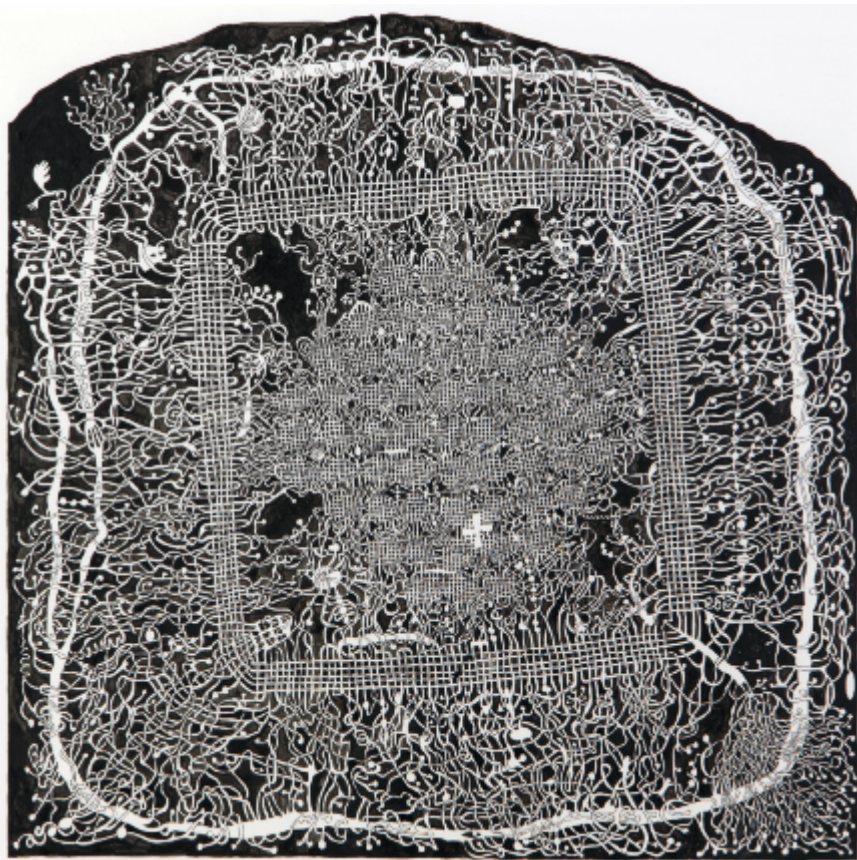

Nancy Marks Oshkosh
Still Life with Yellow Vase, 2017
Acrylic $950

Madeline Martin Shorewood
Anam Cara, 2016
Watercolor NFS
Aba and Saadiq, 2017
Watercolor and thread $950

Karen Mathis Racine
Sadie in Hiding, 2016
Watercolor $200
Goldfish and Lily Pads, 2017
Watercolor $200

Brian McCormick Madison
Old Cedar in Spring, 2015
Watercolor $1,280
Sunset in Glass Bank, 2015
Watercolor $1,280

James McFarland Racine
Simplify, 2017
Watercolor $300

Carlotta Miller Kenosha
Prairie's Blush, 2017
Watercolor $725
Towering Over Wheatland, 2017
Watercolor $700

Christine B. Miller Whitewater
Hi, I'm Mags, I'll Be Your Waitress Today!, 2017
Ink, acrylic marker, color pencil, and collage NFS
Mags' Slice of Life!, 2017
Graphite, collage, found objects, ink, acrylic marker, and color pencil NFS

Anne Miotke Whitefish Bay
Trail Treasures, 2016
Watercolor $900
Outside the Box, 2017
Watercolor and gouache $3,000

Nate Mortensen Racine
Untitled, 2017
Watercolor and gesso $400

Maxine Nobbe Oshkosh
Moi, 2016
Watercolor $395

Joanne Nock Olsen Lake Tomahawk
A View from the Deck, 2017
Watercolor $900

Jean Pascek Brookfield
Balancing Act I, 2017
Watercolor $350

Christine Patten Racine
Masai Woman, 2016
Watercolor $2,500

Vicki Pierce Middleton
Fall at Allen Centennial Garden, 2017
Watercolor $400
Frosty Morning Mullein, 2017
Watercolor $400

JoAnna Poehlmann Milwaukee
Pencil Museum for Thoreau, 2017
Found objects and watercolor $2,000

Lance Raichert Racine
Fall, 2017
Ink $1,500

Lynne Railsback Williams Bay
Red Mulberry – Morus Rubra, 2015
Watercolor $950

Janet Roberts Brookfield
Miss Katie, 2017
Watercolor NFS

Cathy Rocca Fontana
Still Life with Pumpkins, 2017
Watercolor $425

George Ronsholdt Milwaukee
The Break-Up, 2017
Watercolor resist $325
Heartthrob, 2017
Watercolor resist $325

Alice Rossman Nashotah
Cynara, 2017
Transparent watercolor NFS
Fidelity, 2017
Transparent watercolor NFS

Suzanne Schackelman Racine
Glory to God, 2017
Watercolor $200