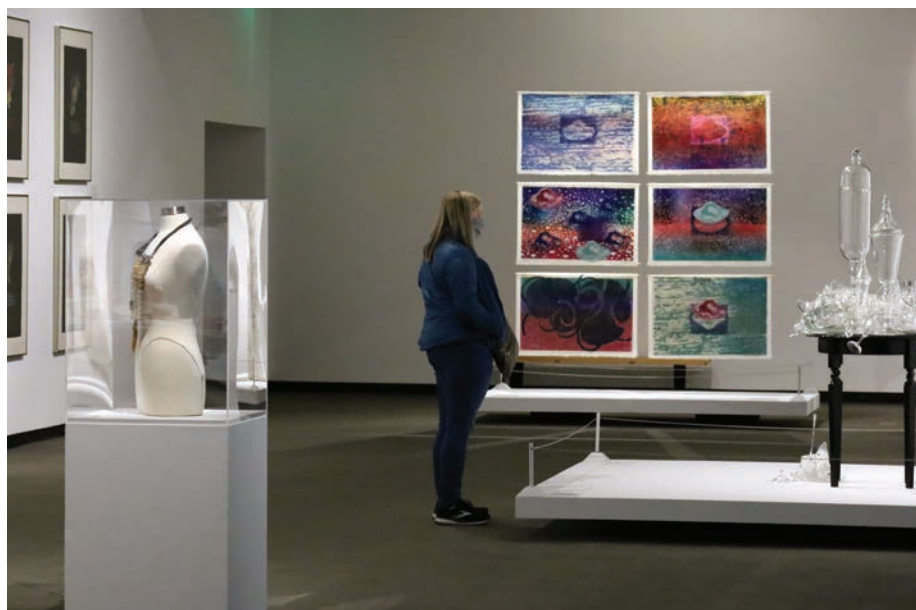

Education

William B. Boyd
Richard J. Carbonneau
Richard and Ethel Herzfeld Foundation
Emile Mathis II
Martha Merrell and Frances Starr
Edna M. Olson
Mr. and Mrs. William D. Perez
Ric Ruffo
The Savage Family
C.E. and Berta Sherwood
Wisconsin Energy Foundation, Inc.

Collections Care and Acquisitions

Karen Johnson Boyd
David and Jacqueline Charak
George W. Cushman
George and Betty Ren Frederiksen
Judith Doggett Flegel
Mary Heyer
Lisa Englander and Bruce W. Pepich
Katherine Nikolina Keland
SC Johnson
Toshiko Takaezu
Elise Winters and Sherwood Rudin

Museum Operations and Mission Sustainability

Karen Johnson Boyd and William B. Boyd
Peter and Elaine Barry
Keland-Boyd Family Fund
Allen and Gini Buhler
Clifton Gunderson
Claire Dick
Dave and Kathy Eberle
Ernst & Young LLP
Dave and Judi Flegel
John B. and Jane R. Gittings
G. B. and Esther Gunlogson
Imogene Johnson
Mr. and Mrs. Samuel C. Johnson
SC Johnson
Roger and Suellen Keeran
Robert and Irma Larsen
Serge E. Logan
Edward and Janice Meyer
Eugenie Miller
National Endowment for the Arts
Charles and Joan Patton
Carol B. Phelon
William and Helen Pugh
Racine Federated, Inc.
Betty E. Ritzman
David and Judy Rowland
Jay Price Ruffo and Ric Ruffo
The Trio Foundation of St. Louis
Willard and Mary Walker
Walker Forge, Inc.
Mr. and Mrs. Fred Young Jr.

In the RAM Galleries 2021

(back cover banner)
Docent Tour at RAM

(back cover below)
SAVOUR 2021 Fundraiser at Wustum
Photography: Azure Mahara Photography

Additional photography
throughout by Laura D'Amato, Tyler Potter,
Jessica Zalewski, and RAM Education Staff